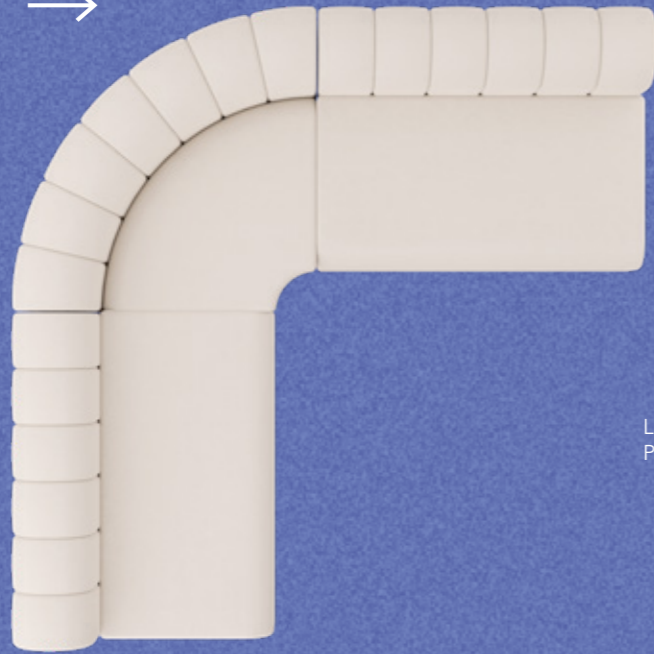

configurations.

CHANNEL TUFTING DETAIL
ON THE BACK OF LOUNGE