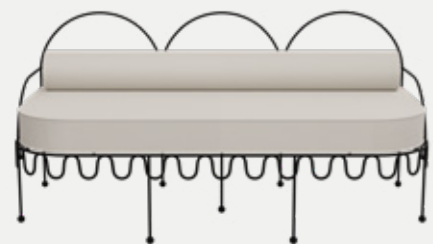

**seating dimensions**

ARMCHAIR - VELVET  
800 W x 750 D x 800 H  
460 H seat

**seating dimensions**

LOW STOOL - VELVET  
(scalloped seat pad)  
440 W x 440 D x 490 H  
360 Seat Diameter

**FRAME**

- 1 White matte sand texture
- 2 Black matte sand texture

**PERFORATED SEAT TOP**

- 3 White decorative perforation
- 4 Black decorative perforation

**VELVET UPHOLSTERY**

- 5 Sea lavender
- 6 Cornflower blue
- 7 Seagrass
- 8 Tobacco
- 9 Black / white

**NYLON UPHOLSTERY (OUTDOOR)**

- 10 Oyster
- 11 Reed yellow
- 12 Rose dust
- 13 Black / oyster

seating  
dimensions

LOUNGE - NYLON  
1700 W x 750 D x 800 H  
460 H Seat

tables  
dimensions

ROUND CAFE  
(perforated)  
800 D x 750 H

seating  
dimensions

LOUNGE - VELVET  
1700 W x 750 D x 800 H  
460 H Seat

tables  
dimensions

ROUND HIGH BAR  
(perforated)  
680 D x 1100 H

seating  
dimensions

SUN LOUNGE - NYLON  
2200 W x 800 D x 400 H

tables  
dimensions