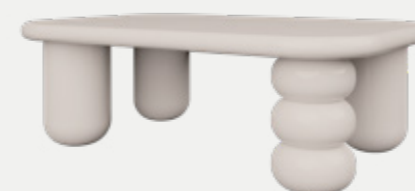

seating dimensions

OTTOMAN - SQUARE TUFTED  
800 W x 800 D x 460 H  
OTTOMAN - SQUARE  
800 W x 800 D x 460 H

seating dimensions

BANQUETTE LOUNGE - CONCAVE  
1100 W x 1100 D x 750 H  
460 H seat

seating dimensions

*Renders are indicative only.  
Tubby designs and colours subject to change.  
Available from early 2023.*

seating  
dimensions

CHAIR - UPHOLSTERED  
420 W x 420 D x 760 H  
450 H seat

tables  
dimensions

SIDE TABLE  
500 W x 500 D x 420 H

seating  
dimensions

STOOL - UPHOLSTERED  
420 W x 420 D x 1000 H  
750 H seat

tables  
dimensions

COFFEE TABLE  
900 W x 600 D x 325 H

seating  
dimensions

OTTOMAN / STOOL - UPHOLSTERED  
550 W x 550 D x 450 H