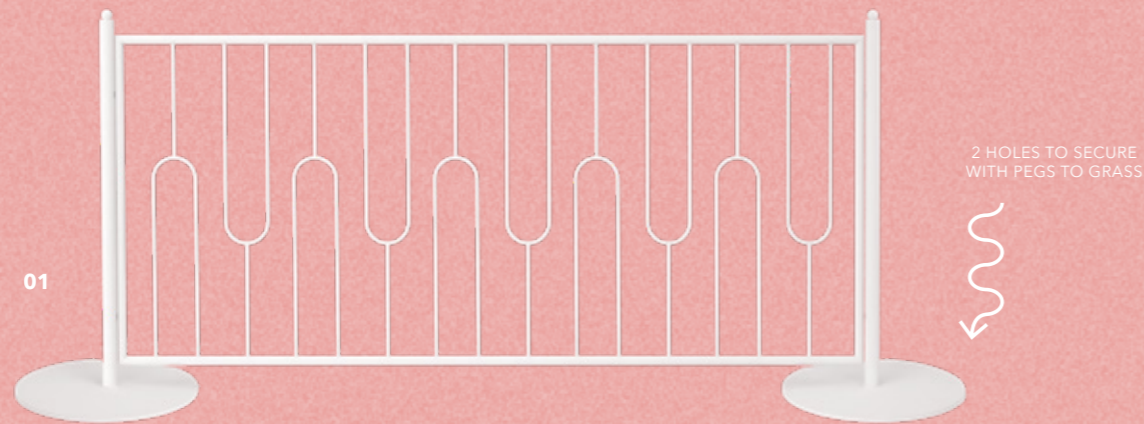

configurations.

in the know.

3 STYLES OF PANELS TO CHOOSE FROM, INCLUDING:
straight large | straight small | curved

3 STYLES OF POSTS + BASE PLATES TO CHOOSE FROM, INCLUDING:
4-way directional / round base plate | 2-way directional / round base plate 2-way directional / crescent base plate

- 01 Post with round base plate / two-way directional (x2) + straight large panel.
- 02 Post with round base plate / two-way directional (x2) + straight small panel.
- 03 Post with crescent base plate / two-way directional (x2) + curved panel (x4) + post with round base plate / two-way directional (x6) straight small panel (x2) + straight large panel.
- 04 Post with round base plate / 2-way directional (x2) + curved panel.
- 05 Post with round base plate / 2-way directional (x6) + curved panel (x2) + post with round base plate / 4-way directional (x4) + straight large panel (x5).