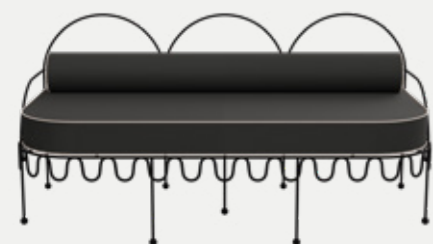

**seating dimensions**

ARMCHAIR - VELVET  
800 W x 750 D x 800 H  
460 H seat

**seating dimensions**

LOW STOOL - VELVET  
(scalloped seat pad)  
440 W x 440 D x 490 H  
360 Seat Diameter

**FRAME**

- 1 White matte sand texture
- 2 Black matte sand texture

- 10 Oyster
- 11 Reed yellow
- 12 Rose dust
- 13 Black / oyster

seating  
dimensions

LOUNGE - NYLON  
1700 W x 750 D x 800 H  
460 H Seat

tables  
dimensions

ROUND CAFE  
(perforated)  
800 D x 750 H

seating  
dimensions

LOUNGE - VELVET  
1700 W x 750 D x 800 H  
460 H Seat

tables  
dimensions

ROUND HIGH BAR  
(perforated)  
680 D x 1100 H

seating  
dimensions

SUN LOUNGE - NYLON  
2200 W x 800 D x 400 H

tables  
dimensions