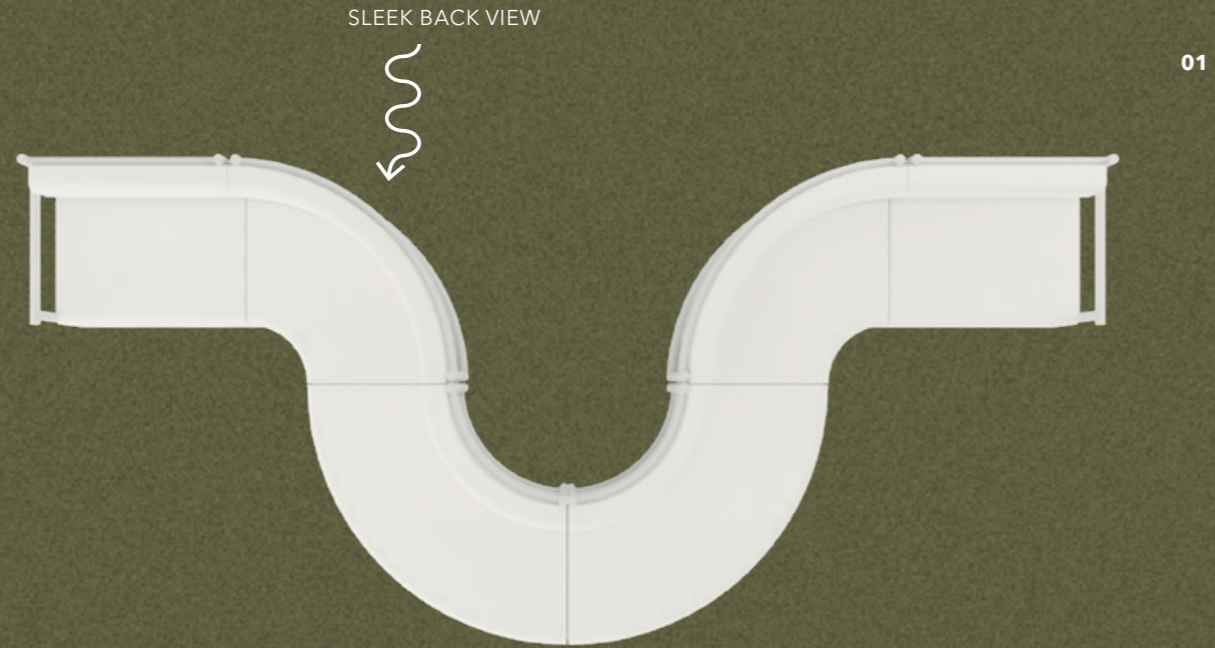

configurations.

01

INTERCHANGEABLE
BACK REST CUSHION