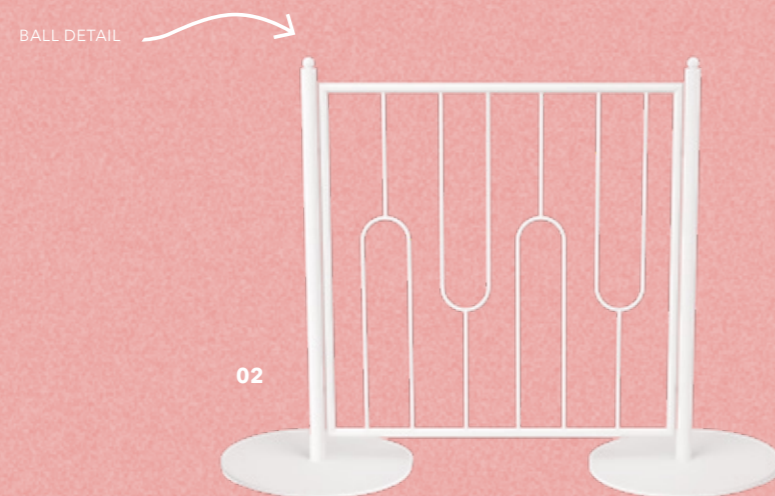

configurations.

in the know.

3 STYLES OF PANELS TO CHOOSE FROM, INCLUDING:
straight large | straight small | curved

3 STYLES OF POSTS + BASE PLATES TO CHOOSE FROM, INCLUDING:
4-way directional / round base plate | 2-way directional / round base plate 2-way directional / crescent base plate

- 01 Post with round base plate / two-way directional (x2) + straight large panel.
- 02 Post with round base plate / two-way directional (x2) + straight small panel.
- 03 Post with crescent base plate / two-way directional (x2) + curved panel (x4) + post with round base plate / two-way directional (x6) straight small panel (x2) + straight large panel.
- 04 Post with round base plate / 2-way directional (x2) + curved panel.
- 05 Post with round base plate / 2-way directional (x6) + curved panel (x2) + post with round base plate / 4-way directional (x4) + straight large panel (x5).