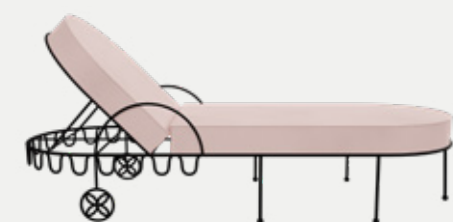

- 10 Oyster
- 11 Reed yellow
- 12 Rose dust
- 13 Black / oyster

seating  
dimensions

LOUNGE - NYLON  
1700 W x 750 D x 800 H  
460 H Seat

tables  
dimensions

ROUND CAFE  
(perforated)  
800 D x 750 H

seating  
dimensions

LOUNGE - VELVET  
1700 W x 750 D x 800 H  
460 H Seat

tables  
dimensions

ROUND HIGH BAR  
(perforated)  
680 D x 1100 H

seating  
dimensions

SUN LOUNGE - NYLON  
2200 W x 800 D x 400 H

tables  
dimensions