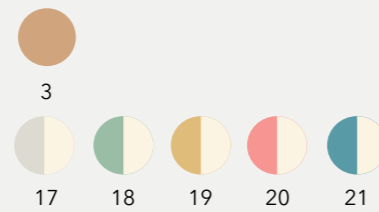

POLE

- 1 White
- 2 Black
- 3 Timber

NYLON CANOPY + EDGING

- 4 Ivory / ivory
- 5 Black / black

- 6 Honeycomb / honeycomb
- 7 Flamingo pink / flamingo pink
- 8 Tangelo / tangelo
- 9 Belize blue / belize blue
- 10 Kiwi green / kiwi green
- 11 Ivory / black
- 12 Black / ivory
- 13 Honeycomb / ivory
- 14 Flamingo pink / ivory
- 15 Mediterranean Blue / mediterranean blue
- 16 Liquid lime / ivory
- 17 Ivory / flaxseed
- 18 Ivory / seafoam
- 19 Ivory / turmeric
- 20 Ivory / flamingo pink
- 21 Ivory / belize blue

UMBRELLA COLLECTION